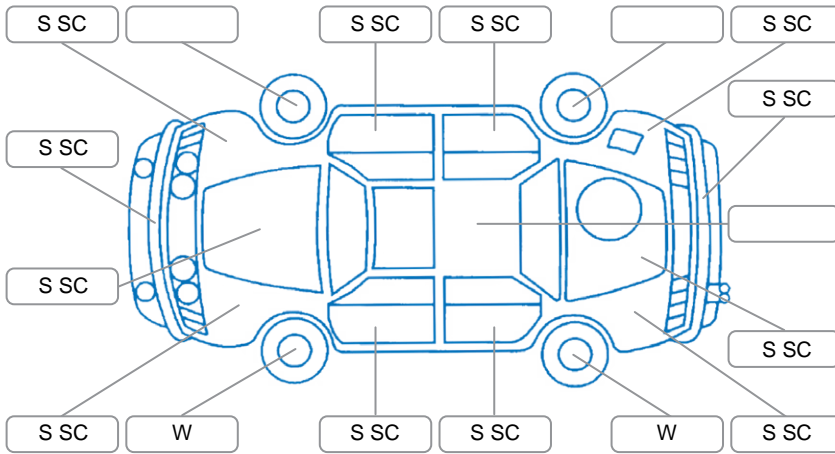

Key
 S = Scratch R = Rust C = Crack * = Decals W = Significant scuffs
 D = Dent PT = Paint defect P = Pin dent SC = Stone Chips

Note: some defects and blemishes may not be displayed in the diagram

Body Inspection Comments

Reverse camera blurry

Conditions During Body Inspection

Under Carriage and Under Bonnet Inspection Comments

2wd/engine oil seepage/

Interior Comments

Seats:	Average
Carpets:	Average
Panels:	Poor
Dashboard:	Average