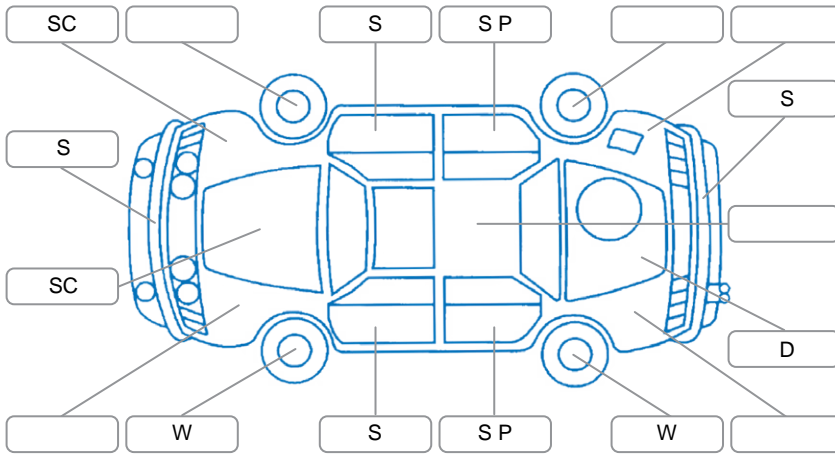

Report ID:	28,145,992	Version:	2
Created:	27 Apr 2026		

Make:	Mercedes-Benz	Model:	R
Body Style:	Wagon	Year:	2012
Rego No.:	PDA492	Rego Expiry:	13 Sep 2026
WoF Expiry:	19 Mar 2027	Odometer:	108,363 Kms
Good No.:	28145992	VIN:	WDC2511542A151025
Next Service:		Service History:	No

Key
 S = Scratch R = Rust C = Crack * = Decals W = Significant scuffs
 D = Dent PT = Paint defect P = Pin dent SC = Stone Chips

Note: some defects and blemishes may not be displayed in the diagram

Body Inspection Comments

Conditions During Body Inspection

Under Carriage and Under Bonnet Inspection Comments

Oil leak behind under engine covers, requires further investigation

Interior Comments

Seats:	Good
Carpets:	Good
Panels:	Good
Dashboard:	Good