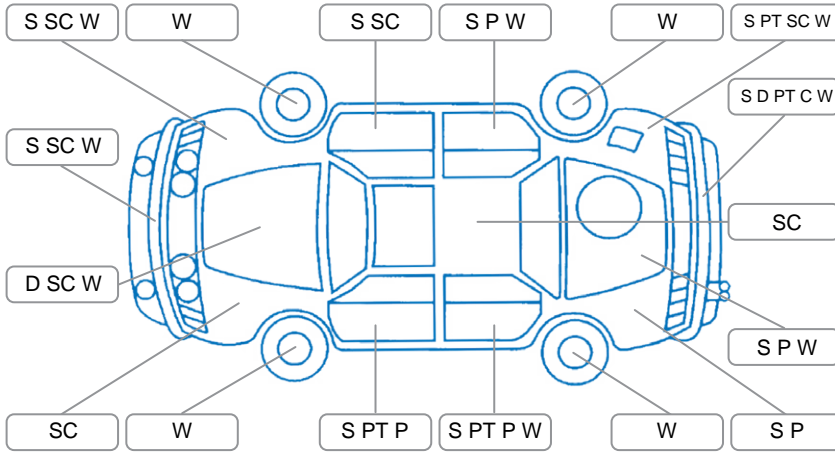

Report ID:	28,145,985	Version:	1
Created:	29 Apr 2026		

Make:	Suzuki	Model:	Swift
Body Style:	Hatchback	Year:	2011
Rego No.:	MDP324	Rego Expiry:	26 May 2026
WoF Expiry:	09 Aug 2026	Odometer:	190,931 Kms
Good No.:	28145985	VIN:	7AT0GK0CX19134365
Next Service:	191,200 Kms	Service History:	No

Key

S = Scratch R = Rust C = Crack * = Decals W = Significant scuffs
 D = Dent PT = Paint defect P = Pin dent SC = Stone Chips

Note: some defects and blemishes may not be displayed in the diagram

Body Inspection Comments

- Right rear taillight cracked
- Crack on driver's side of windscreen
- Rear bumper fitment out of alignment and front bumper is cracked

Conditions During Body Inspection: Dry

Under Carriage and Under Bonnet Inspection Comments

Front-wheel drive

Interior Comments

Seats:	Good
Carpets:	Good
Panels:	Good
Dashboard:	Good

General Comments

- Roof aerial broken (radio signal affected)
- Transmission jolted and surged during test drive

Road Conditions During Test Drive	Dry		
Engine Timing Mechanism	Timing Chain		
Evidence of Cam Belt Replacement	<input type="checkbox"/> Yes	<input type="checkbox"/> No	Kms
Inspected by:	Ryan Scott		
Published by:	Tayla Ilton		
Inspection Date:	29 Apr 2026		