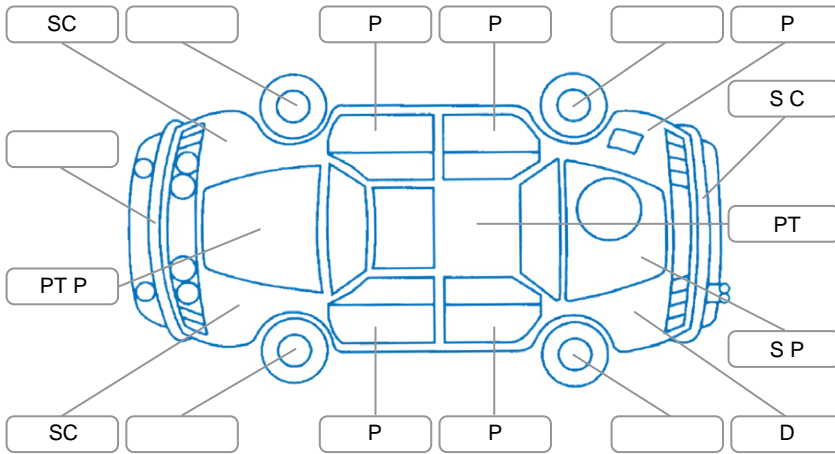

Report ID:	28,145,971	Version:	3
Created:	28 May 2026		

Make:	Ford	Model:	Ranger
Body Style:	Utility	Year:	2011
Rego No.:	KUW734	Rego Expiry:	11 May 2026
WoF Expiry:	24 Apr 2027	Odometer:	286,135 Kms
Good No.:	28145971	VIN:	MNAUMFF50BW101773
Next Service:	296000	Service History:	No

Key

S = Scratch R = Rust C = Crack * = Decals W = Significant scuffs
 D = Dent PT = Paint defect P = Pin dent SC = Stone Chips

Note: some defects and blemishes may not be displayed in the diagram

Body Inspection Comments