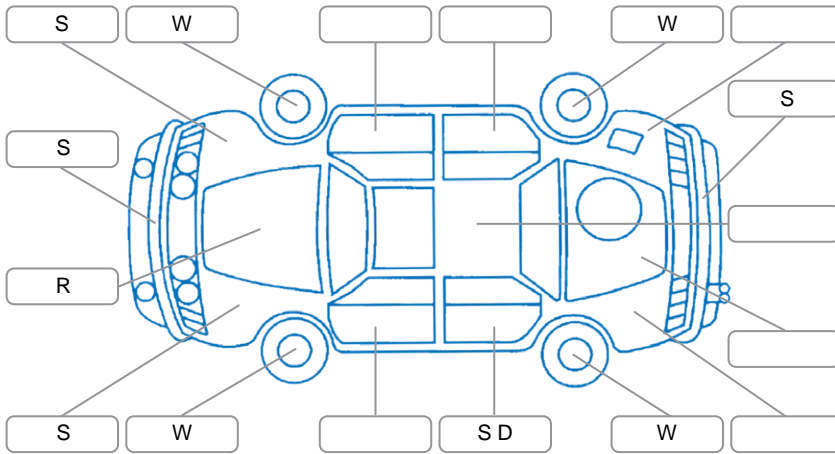

Report ID:	28,145,963	Version:	1
Created:	27 Apr 2026		

Make:	Mazda	Model:	Premacy
Body Style:	Wagon	Year:	2015
Rego No.:	NRA420	Rego Expiry:	09 Aug 2026
WoF Expiry:	24 Sep 2026	Odometer:	141,665 Kms
Good No.:	28145963	VIN:	7AT0C133X21131933
Next Service:		Service History:	No

Key

S = Scratch R = Rust C = Crack * = Decals W = Significant scuffs
 D = Dent PT = Paint defect P = Pin dent SC = Stone Chips

Note: some defects and blemishes may not be displayed in the diagram

Body Inspection Comments