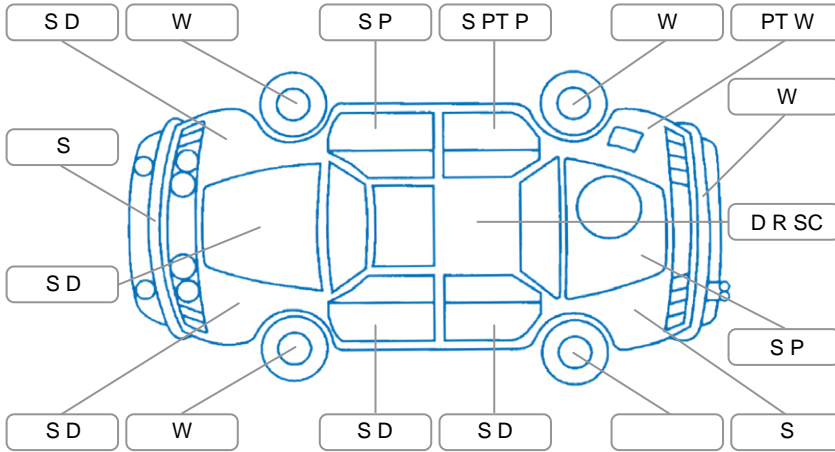

Report ID:	28,145,959	Version:	1
Created:	27 Apr 2026		

Make:	Mazda	Model:	Axela
Body Style:	Sedan	Year:	2006
Rego No.:	MFM81	Rego Expiry:	22 May 2026
WoF Expiry:	24 Apr 2027	Odometer:	91,941 Kms
Good No.:	28145959	VIN:	7AT0C13JX19219965
Next Service:		Service History:	No

Key

S = Scratch R = Rust C = Crack * = Decals W = Significant scuffs
 D = Dent PT = Paint defect P = Pin dent SC = Stone Chips

Note: some defects and blemishes may not be displayed in the diagram

Body Inspection Comments

Conditions During Body Inspection

Under Carriage and Under Bonnet Inspection Comments

Interior Comments

Seats:	Average
Carpets:	Average
Panels:	Average
Dashboard:	Average

General Comments

Road Conditions During Test Drive	Dry
Engine Timing Mechanism	Timing Chain
Evidence of Cam Belt Replacement	<input type="checkbox"/> Yes <input type="checkbox"/> No Kms
Inspected by:	Phillip Russel-Waimotu
Published by:	Phillip Russel-Waimotu
Inspection Date:	27 Apr 2026