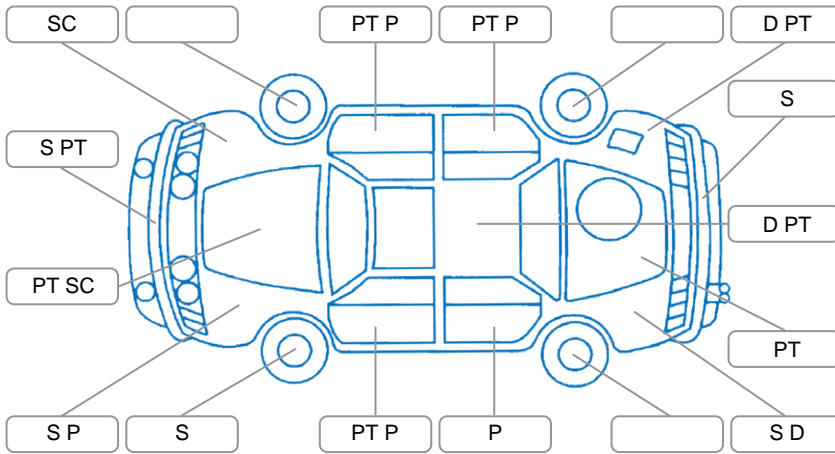

Report ID:	28,145,874	Version:	2
Created:	30 Apr 2026		

Make:	Toyota	Model:	Corolla
Body Style:	Wagon	Year:	1999
Rego No.:	EPK898	Rego Expiry:	16 Jul 2026
WoF Expiry:	24 May 2026	Odometer:	275,521 Kms
Good No.:	28145874	VIN:	7A8H6070708125156
Next Service:	unknown.	Service History:	No

Key
 S = Scratch R = Rust C = Crack * = Decals W = Significant scuffs
 D = Dent PT = Paint defect P = Pin dent SC = Stone Chips

Note: some defects and blemishes may not be displayed in the diagram

Body Inspection Comments

Conditions During Body Inspection: Dry

Under Carriage and Under Bonnet Inspection Comments

Oil leaks.
 F/R cv boots leaking split.

Interior Comments

Seats:	Good
Carpets:	Good
Panels:	Good
Dashboard:	Good

General Comments

Rear wiper not working.

Road Conditions During Test Drive: Dry

Engine Timing Mechanism: Timing Chain

Evidence of Cam Belt Replacement: Yes No Kms

Inspected by: LukaAjitvan Woerden

Published by: Harry Dodds