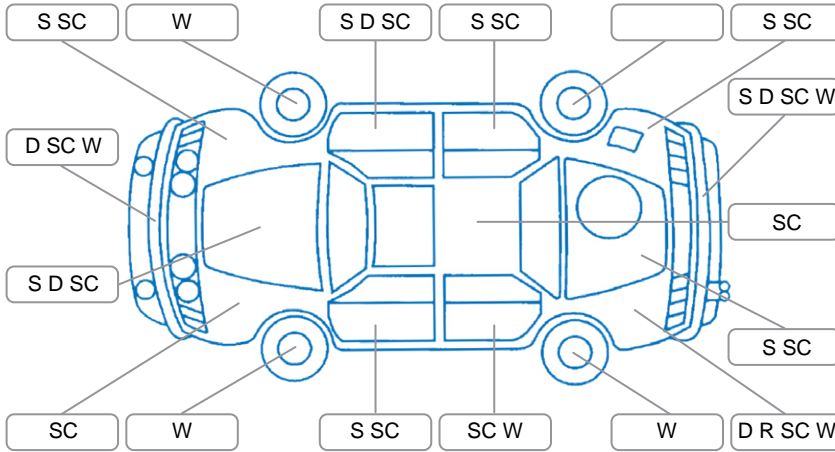

Report ID:	28,145,803	Version:	1
Created:	04 May 2026		

Make:	Nissan	Model:	Murano
Body Style:	Wagon	Year:	2004
Rego No.:	KZE553	Rego Expiry:	18 Oct 2026
WoF Expiry:	14 May 2027	Odometer:	124,343 Kms
Good No.:	28145803	VIN:	7AT0DH74X17093789
Next Service:	133000	Service History:	No

Key

S = Scratch R = Rust C = Crack * = Decals W = Significant scuffs
 D = Dent PT = Paint defect P = Pin dent SC = Stone Chips

Note: some defects and blemishes may not be displayed in the diagram

Body Inspection Comments

Plastic strip around windscreen on right side bent out

Conditions During Body Inspection

Dry

Under Carriage and Under Bonnet Inspection Comments

Interior Comments

Seats:	Average
Carpets:	Average
Panels:	scratches, wear
Dashboard:	Good