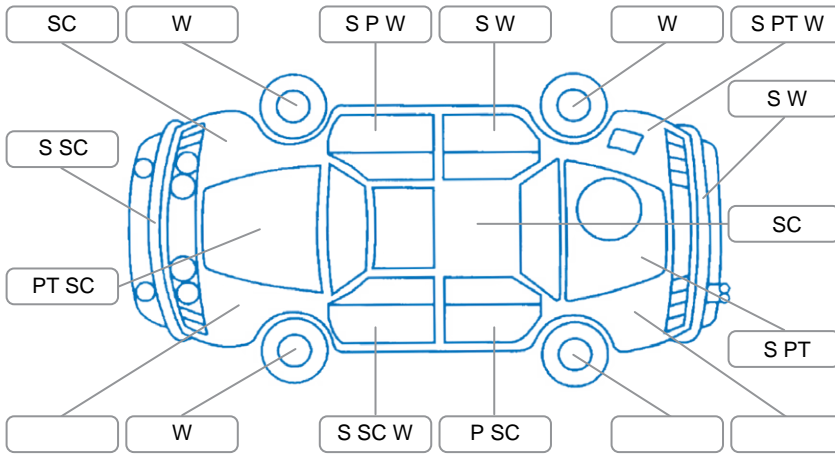

Report ID:	28,145,772	Version:	1
Created:	30 Apr 2026		

Make:	Suzuki	Model:	Vitara
Body Style:	SUV	Year:	2019
Rego No.:	MMY162	Rego Expiry:	21 Jul 2026
WoF Expiry:	13 May 2027	Odometer:	76,686 Kms
Good No.:	28145772	VIN:	TSMLYDA1S00751614
Next Service:	87,000 Kms	Service History:	No

Key
 S = Scratch R = Rust C = Crack * = Decals W = Significant scuffs
 D = Dent PT = Paint defect P = Pin dent SC = Stone Chips

Note: some defects and blemishes may not be displayed in the diagram

Body Inspection Comments

Conditions During Body Inspection: Dry

Under Carriage and Under Bonnet Inspection Comments

Front-wheel drive

Interior Comments

Seats:	Good
Carpets:	Good
Panels:	Good
Dashboard:	Good

General Comments

Road Conditions During Test Drive	Dry	
Engine Timing Mechanism	Timing Chain	
Evidence of Cam Belt Replacement	<input type="checkbox"/> Yes <input type="checkbox"/> No	Kms
Inspected by:	Ryan Scott	
Published by:	Jayson Rodriguez	
Inspection Date:	30 Apr 2026	