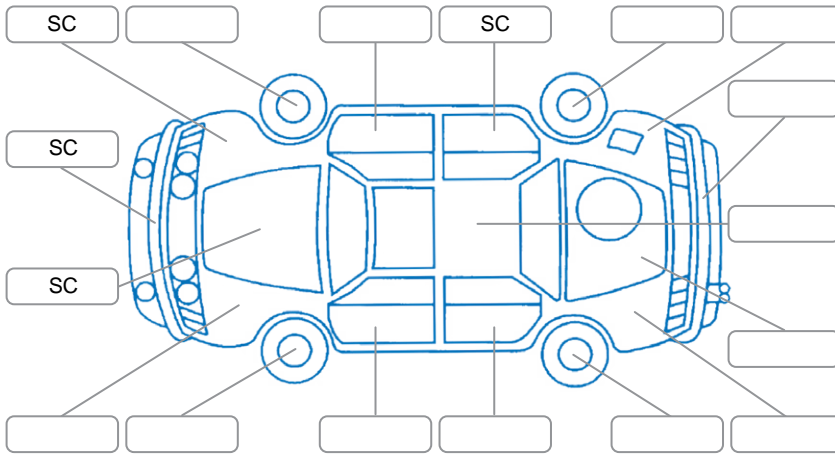

Report ID:	28,145,740	Version:	1
Created:	01 May 2026		

Make:	MG	Model:	ZS
Body Style:	SUV	Year:	2024
Rego No.:	QUS232	Rego Expiry:	05 Nov 2026
WoF Expiry:	06 Nov 2027	Odometer:	17,671 Kms
Good No.:	28145740	VIN:	LSJW74U95RZ203690
Next Service:	20000	Service History:	Yes

Key

S = Scratch R = Rust C = Crack * = Decals W = Significant scuffs
 D = Dent PT = Paint defect P = Pin dent SC = Stone Chips

Note: some defects and blemishes may not be displayed in the diagram

Body Inspection Comments