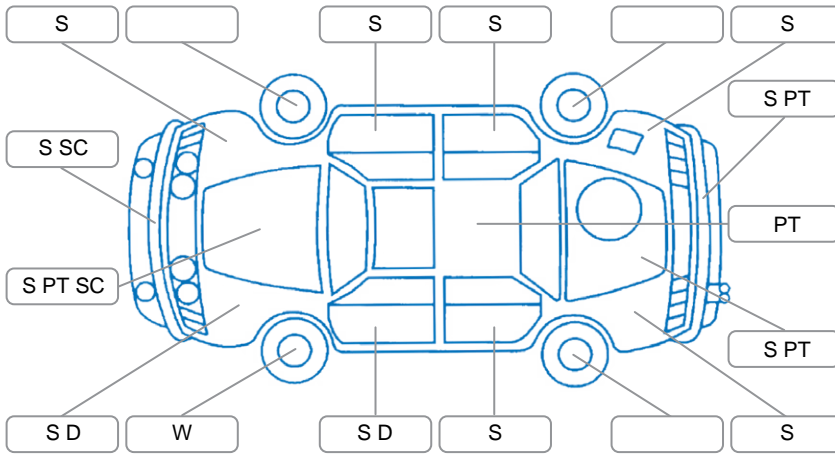

Report ID:	28,145,738	Version:	1
Created:	28 Apr 2026		

Make:	Ford	Model:	Falcon
Body Style:	Sedan	Year:	2004
Rego No.:	CBC532	Rego Expiry:	31 May 2026
WoF Expiry:	17 May 2026	Odometer:	178,650 Kms
Good No.:	28145738	VIN:	6FPAAAJGSW3M45633
Next Service:	156,000	Service History:	No

Key

S = Scratch R = Rust C = Crack * = Decals W = Significant scuffs
 D = Dent PT = Paint defect P = Pin dent SC = Stone Chips

Note: some defects and blemishes may not be displayed in the diagram

Body Inspection Comments

Conditions During Body Inspection: Dry

Under Carriage and Under Bonnet Inspection Comments

Engine oil seepage

Interior Comments

Seats:	drivers seat worn
Carpets:	Average
Panels:	Average
Dashboard:	Average