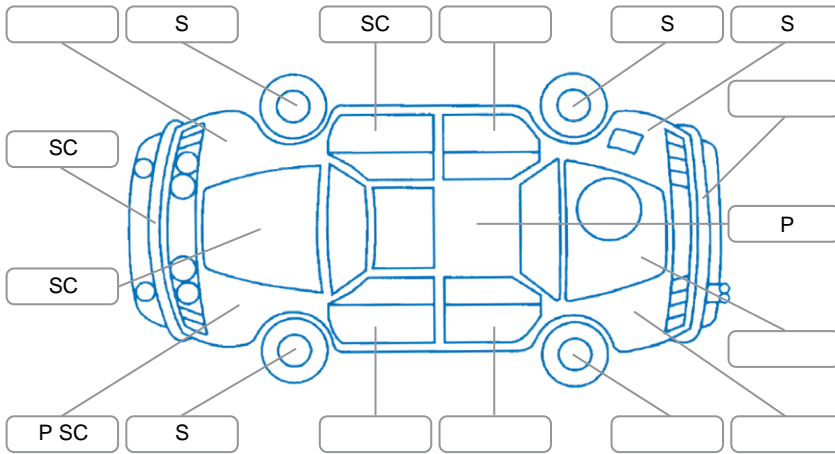

Make:	Subaru	Model:	Impreza
Body Style:	Wagon	Year:	2013
Rego No.:	HBJ996	Rego Expiry:	15 Sep 2026
WoF Expiry:	13 May 2027	Odometer:	137,522 Kms
Good No.:	28145729	VIN:	JF1GP7KC5DG034550
Next Service:	143000km	Service History:	Yes

Key
 S = Scratch R = Rust C = Crack * = Decals W = Significant scuffs
 D = Dent PT = Paint defect P = Pin dent SC = Stone Chips

Note: some defects and blemishes may not be displayed in the diagram

Body Inspection Comments

.

Conditions During Body Inspection Wet

Under Carriage and Under Bonnet Inspection Comments

Interior Comments

Seats:	Good
Carpets:	Good
Panels:	Good
Dashboard:	Good

General Comments

4WD

Road Conditions During Test Drive	Wet
Engine Timing Mechanism	Timing Chain
Evidence of Cam Belt Replacement	<input type="checkbox"/> Yes <input type="checkbox"/> No Kms
Inspected by:	Haden Brown
Published by:	Scott Stewart
Inspection Date:	28 Apr 2026