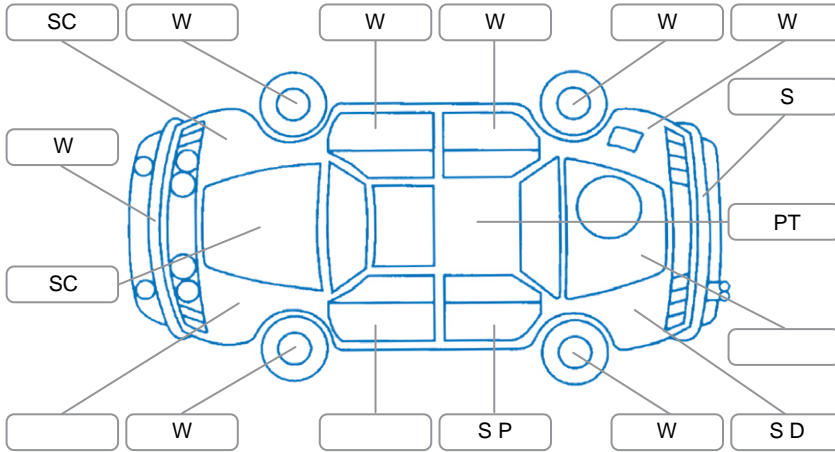

Report ID:	28,145,701	Version:	2
Created:	12 May 2026		

Make:	Suzuki	Model:	Swift
Body Style:	Hatchback	Year:	2016
Rego No.:	RSM909	Rego Expiry:	24 Feb 2027
WoF Expiry:	03 May 2027	Odometer:	71,894 Kms
Good No.:	28145701	VIN:	JSAFZC32S00303455
Next Service:	77500	Service History:	No

### Key

S = Scratch    R = Rust    C = Crack    \* = Decals    W = Significant scuffs  
 D = Dent    PT = Paint defect    P = Pin dent    SC = Stone Chips

Note: some defects and blemishes may not be displayed in the diagram