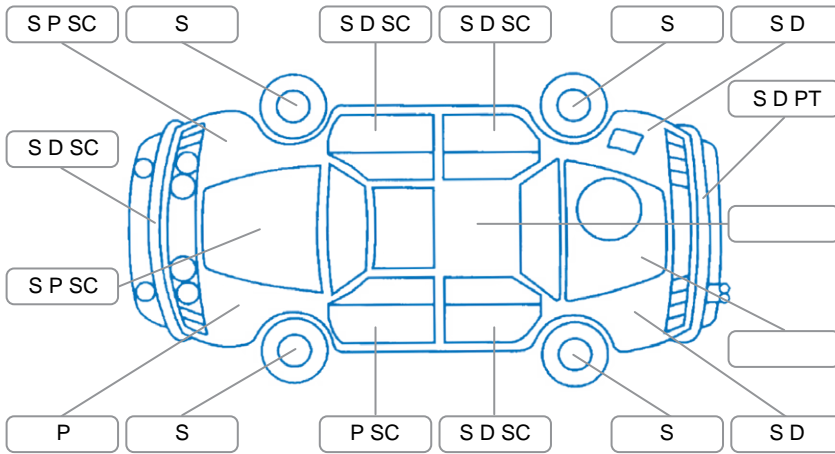

Report ID:	28,145,651	Version:	2
Created:	28 Apr 2026		

Make:	Mazda	Model:	Mazda3
Body Style:	Hatchback	Year:	2006
Rego No.:	DEC310	Rego Expiry:	08 Oct 2026
WoF Expiry:	09 Oct 2026	Odometer:	240,356 Kms
Good No.:	28145651	VIN:	JM0BK103100188942
Next Service:	249785 Kms	Service History:	No

Key
 S = Scratch R = Rust C = Crack * = Decals W = Significant scuffs
 D = Dent PT = Paint defect P = Pin dent SC = Stone Chips

Note: some defects and blemishes may not be displayed in the diagram

Body Inspection Comments

Front grille cracked and has hole in it.
 Multiple chips in screen

Conditions During Body Inspection	Dry
-----------------------------------	-----

Under Carriage and Under Bonnet Inspection Comments

Oil weep.