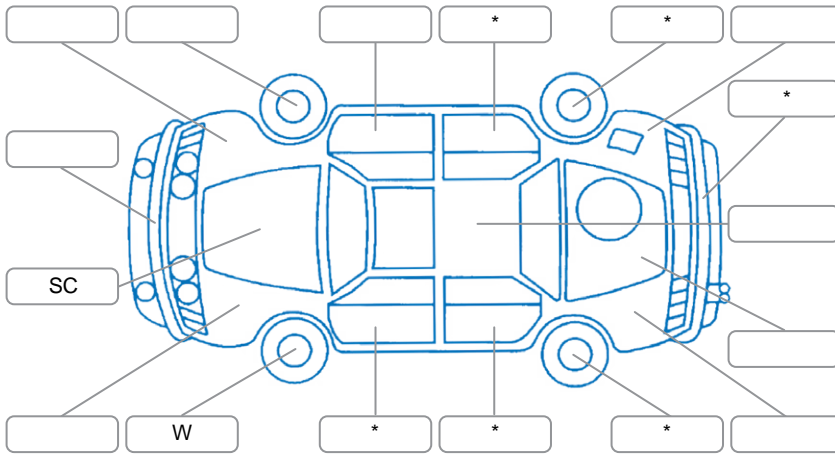

Report ID:	28,145,554	Version:	2
Created:	08 May 2026		

Make:	Mitsubishi	Model:	Eclipse Cross
Body Style:	SUV	Year:	2022
Rego No.:	PDP482	Rego Expiry:	25 Oct 2026
WoF Expiry:	15 Apr 2027	Odometer:	66,034 Kms
Good No.:	28145554	VIN:	JMFXDGL3WNZ002789
Next Service:	2/12/26	Service History:	Yes

Key
 S = Scratch R = Rust C = Crack * = Decals W = Significant scuffs
 D = Dent PT = Paint defect P = Pin dent SC = Stone Chips

Note: some defects and blemishes may not be displayed in the diagram

Body Inspection Comments

Conditions During Body Inspection: Dry

Under Carriage and Under Bonnet Inspection Comments

Interior Comments

Seats:	Good
Carpets:	drivers floor worn
Panels:	Good
Dashboard:	Good

General Comments

Road Conditions During Test Drive	Dry
Engine Timing Mechanism	Timing Chain
Evidence of Cam Belt Replacement	<input type="checkbox"/> Yes <input type="checkbox"/> No Kms
Inspected by:	Greg Morgan
Published by:	Stuart Manson
Inspection Date:	29 Apr 2026