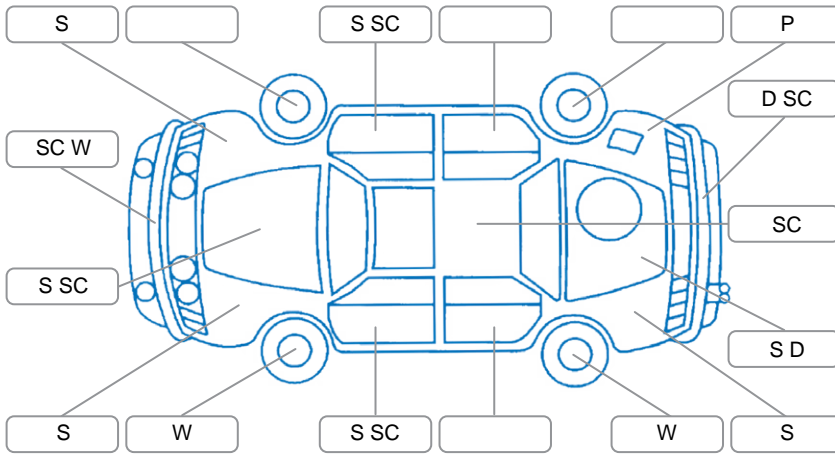

Report ID:	28,145,520	Version:	2
Created:	29 Apr 2026		

Make:	Mini	Model:	Cooper
Body Style:	Hatchback	Year:	2009
Rego No.:	LPW343	Rego Expiry:	10 Feb 2027
WoF Expiry:	05 Feb 2027	Odometer:	131,348 Kms
Good No.:	28145520	VIN:	WMWFMF72040TV05296
Next Service:	146,100km	Service History:	No

Key

S = Scratch R = Rust C = Crack * = Decals W = Significant scuffs
 D = Dent PT = Paint defect P = Pin dent SC = Stone Chips

Note: some defects and blemishes may not be displayed in the diagram

Body Inspection Comments

Windscreen stone chips
 Missing tools

Conditions During Body Inspection

Dry

Under Carriage and Under Bonnet Inspection Comments

Engine oil leak
 Front wheel drive

Interior Comments

Seats:	Good
Carpets:	Average
Panels:	Good
Dashboard:	Good