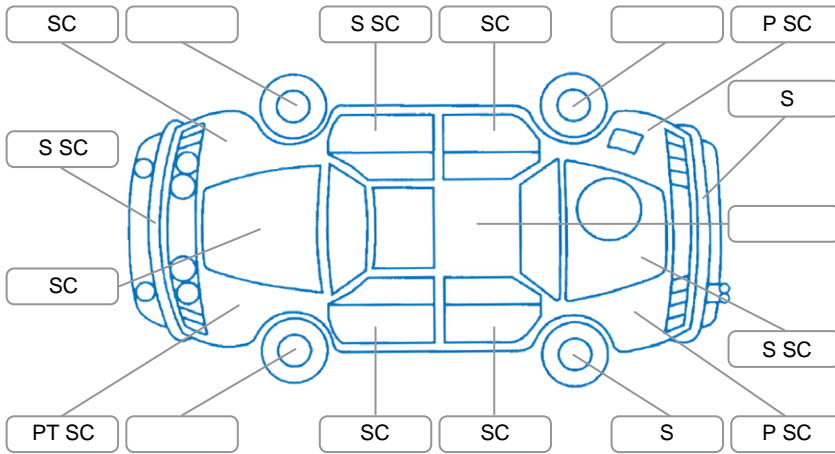

Report ID:	28,145,508	Version:	1
Created:	29 Apr 2026		

Make:	Holden	Model:	Commodore
Body Style:	Sedan	Year:	2011
Rego No.:	FYD809	Rego Expiry:	04 Jan 2027
WoF Expiry:	18 Jun 2026	Odometer:	171,583 Kms
Good No.:	28145508	VIN:	6G1EK5EV5BL545108
Next Service:	180,985 Kms	Service History:	No

Key
 S = Scratch R = Rust C = Crack * = Decals W = Significant scuffs
 D = Dent PT = Paint defect P = Pin dent SC = Stone Chips

Note: some defects and blemishes may not be displayed in the diagram

Body Inspection Comments

Rust in RH/LH window frames.

Conditions During Body Inspection

Dry

Under Carriage and Under Bonnet Inspection Comments

Engine oil leak.

Interior Comments

Seats:	Average
Carpets:	Good
Panels:	Poor, Centre console plastic broken
Dashboard:	Good