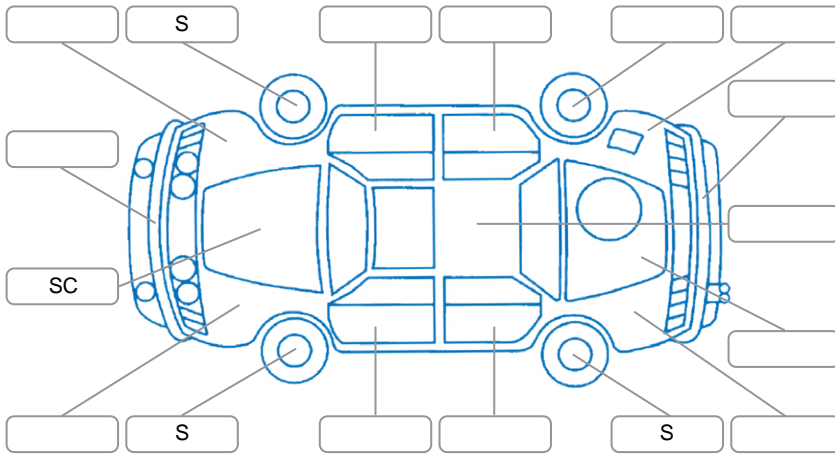

Report ID:	28,145,358	Version:	1
Created:	02 May 2026		

Make:	BMW	Model:	1 Series
Body Style:	Hatchback	Year:	2020
Rego No.:	NGL167	Rego Expiry:	18 Aug 2026
WoF Expiry:	09 Feb 2027	Odometer:	44,628 Kms
Good No.:	28145358	VIN:	WBA7K320205R55275
Next Service:	55,000kms	Service History:	Yes

Key
 S = Scratch R = Rust C = Crack * = Decals W = Significant scuffs
 D = Dent PT = Paint defect P = Pin dent SC = Stone Chips

Note: some defects and blemishes may not be displayed in the diagram

Body Inspection Comments