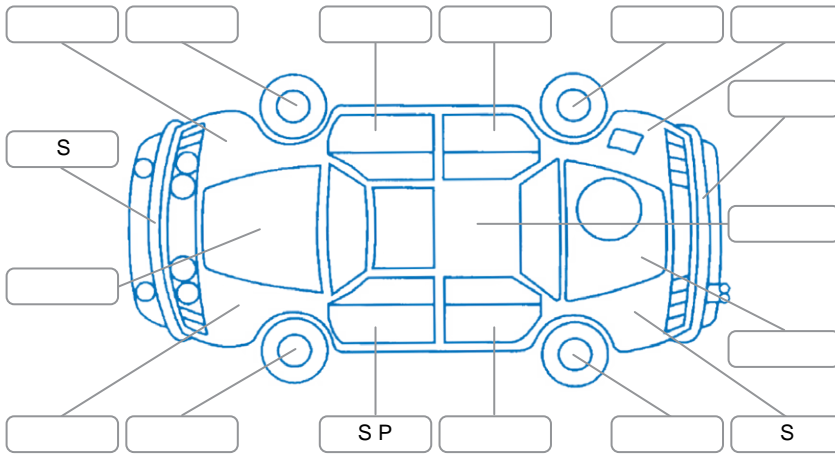

Report ID:	28,145,315	Version:	2
Created:	23 Jun 2026		

Make:	Toyota	Model:	Landcruiser Prado
Body Style:	SUV	Year:	2017
Rego No.:	KWT276	Rego Expiry:	29 May 2027
WoF Expiry:	18 Nov 2026	Odometer:	80,047 Kms
Good No.:	28145315	VIN:	JTEBR3FJ50K068715
Next Service:	95000	Service History:	Yes

Key
 S = Scratch R = Rust C = Crack * = Decals W = Significant scuffs
 D = Dent PT = Paint defect P = Pin dent SC = Stone Chips

Note: some defects and blemishes may not be displayed in the diagram

Body Inspection Comments