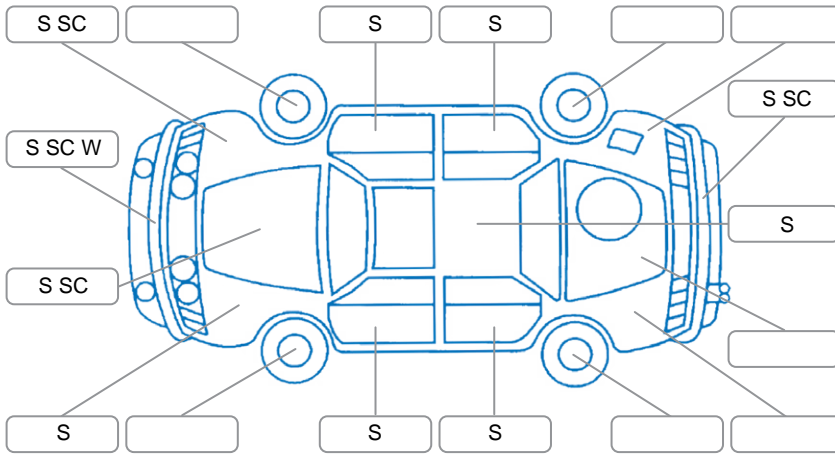

Report ID:	28,145,241	Version:	2
Created:	01 May 2026		

Make:	Volkswagen	Model:	Cross Polo
Body Style:	Hatchback	Year:	2015
Rego No.:	NDE955	Rego Expiry:	17 May 2026
WoF Expiry:	27 Apr 2027	Odometer:	86,258 Kms
Good No.:	28145241	VIN:	WVWZZZ6RZFU070010
Next Service:	97,000KM	Service History:	Yes

**Key**  
 S = Scratch    R = Rust    C = Crack    \* = Decals    W = Significant scuffs  
 D = Dent    PT = Paint defect    P = Pin dent    SC = Stone Chips

Note: some defects and blemishes may not be displayed in the diagram