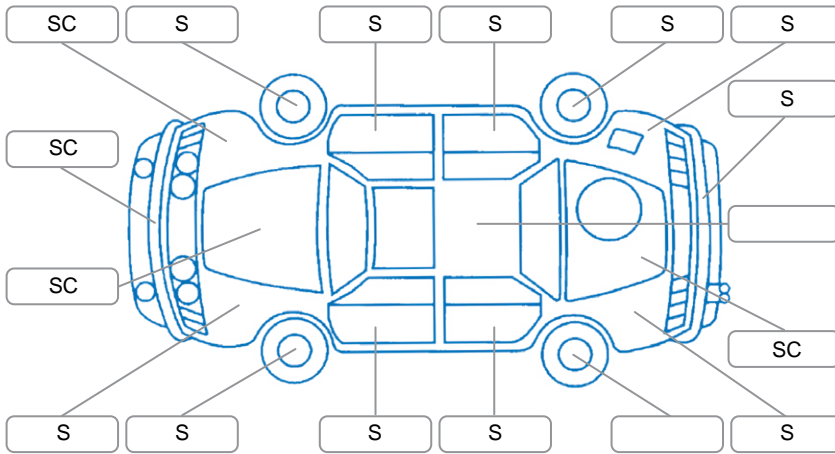

Report ID:	28,145,202	Version:	1
Created:	24 Apr 2026		

Make:	Nissan	Model:	Juke
Body Style:	Hatchback	Year:	2014
Rego No.:	QLJ977	Rego Expiry:	07 Aug 2026
WoF Expiry:	18 Nov 2026	Odometer:	82,967 Kms
Good No.:	28145202	VIN:	7AT0DH8HX23312524
Next Service:	76,357	Service History:	No

**Key**

S = Scratch    R = Rust    C = Crack    \* = Decals    W = Significant scuffs  
 D = Dent    PT = Paint defect    P = Pin dent    SC = Stone Chips

Note: some defects and blemishes may not be displayed in the diagram