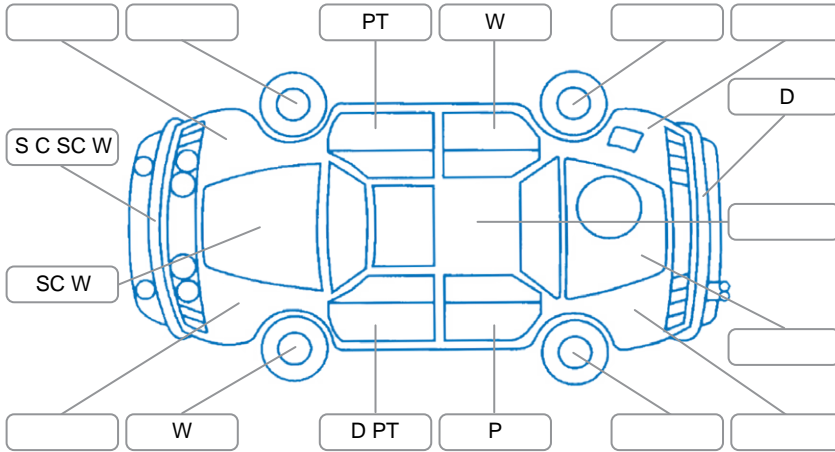

Report ID:	28,145,195	Version:	1
Created:	28 Apr 2026		

Make:	Nissan	Model:	Micra
Body Style:	Hatchback	Year:	2009
Rego No.:	FEU731	Rego Expiry:	19 Jul 2026
WoF Expiry:	14 Aug 2026	Odometer:	172,727 Kms
Good No.:	28145195	VIN:	JN1FBAK12A0516485
Next Service:	148000	Service History:	No

**Key**

S = Scratch    R = Rust    C = Crack    \* = Decals    W = Significant scuffs  
 D = Dent    PT = Paint defect    P = Pin dent    SC = Stone Chips

Note: some defects and blemishes may not be displayed in the diagram