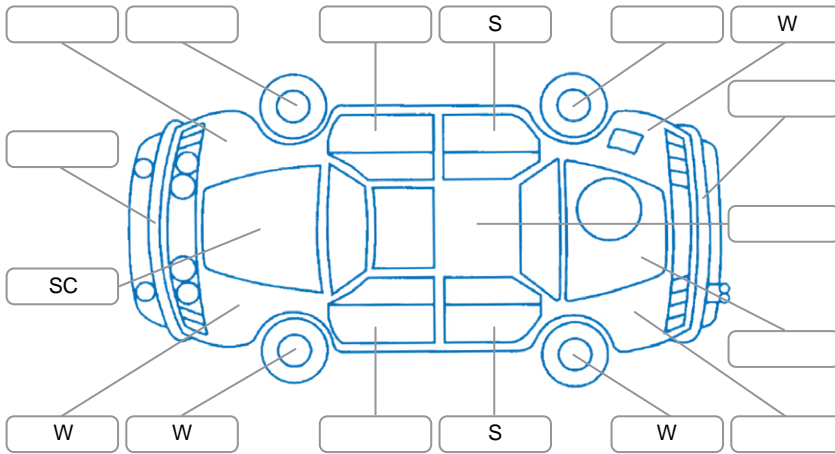

Report ID:	28,145,169	Version:	1
Created:	28 Apr 2026		

Make:	Mazda	Model:	MPV
Body Style:	Wagon	Year:	2007
Rego No.:	MYQ298	Rego Expiry:	08 Oct 2026
WoF Expiry:	23 Jan 2027	Odometer:	140,988 Kms
Good No.:	28145169	VIN:	7AT0C11EX20153192
Next Service:		Service History:	No

Key
 S = Scratch R = Rust C = Crack * = Decals W = Significant scuffs
 D = Dent PT = Paint defect P = Pin dent SC = Stone Chips

Note: some defects and blemishes may not be displayed in the diagram

Body Inspection Comments

Conditions During Body Inspection

Under Carriage and Under Bonnet Inspection Comments

Interior Comments

Seats:	Average
Carpets:	Good
Panels:	Good
Dashboard:	Good

General Comments

Road Conditions During Test Drive	Dry
Engine Timing Mechanism	Timing Chain
Evidence of Cam Belt Replacement	<input type="checkbox"/> Yes <input type="checkbox"/> No Kms
Inspected by:	Alana Saunders
Published by:	Alana Saunders
Inspection Date:	28 Apr 2026