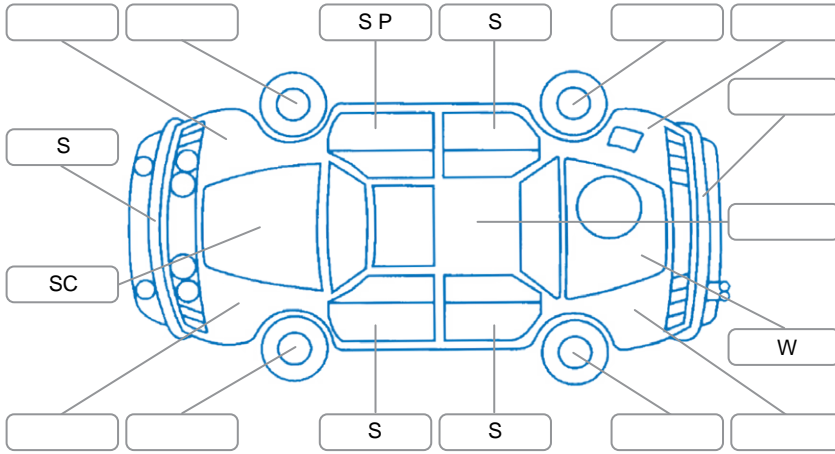

Report ID:	28,145,148	Version:	1
Created:	30 Apr 2026		

Make:	Jeep	Model:	Cherokee
Body Style:	SUV	Year:	2014
Rego No.:	HNH348	Rego Expiry:	31 May 2026
WoF Expiry:	05 May 2027	Odometer:	175,277 Kms
Good No.:	28145148	VIN:	1C4PJMFS7EW256751
Next Service:	188,026 Kms	Service History:	Yes

Key

S = Scratch R = Rust C = Crack * = Decals W = Significant scuffs
 D = Dent PT = Paint defect P = Pin dent SC = Stone Chips

Note: some defects and blemishes may not be displayed in the diagram

Body Inspection Comments

Conditions During Body Inspection: Dry

Under Carriage and Under Bonnet Inspection Comments

Interior Comments

Seats:	Good
Carpets:	Good
Panels:	Good
Dashboard:	Good

General Comments

Road Conditions During Test Drive	Dry	
Engine Timing Mechanism	Timing Chain	
Evidence of Cam Belt Replacement	<input type="checkbox"/> Yes <input type="checkbox"/> No	Kms