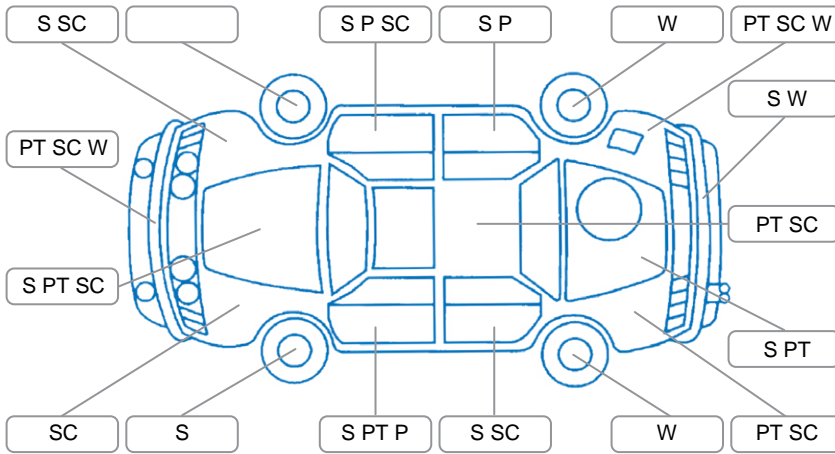

Report ID:	28,145,097	Version:	1
Created:	29 Apr 2026		

Make:	Toyota	Model:	Highlander
Body Style:	SUV	Year:	2010
Rego No.:	FRM501	Rego Expiry:	20 Jul 2026
WoF Expiry:	13 May 2027	Odometer:	294,558 Kms
Good No.:	28145097	VIN:	JTEES41A102169653
Next Service:	304,000 Kms	Service History:	Yes

Key

S = Scratch R = Rust C = Crack * = Decals W = Significant scuffs
 D = Dent PT = Paint defect P = Pin dent SC = Stone Chips

Note: some defects and blemishes may not be displayed in the diagram

Body Inspection Comments

Conditions During Body Inspection: Dry

Under Carriage and Under Bonnet Inspection Comments

4WD

Interior Comments

Seats:	Average
Carpets:	Good
Panels:	Left rear door leather trim broken, otherwise good
Dashboard:	Good