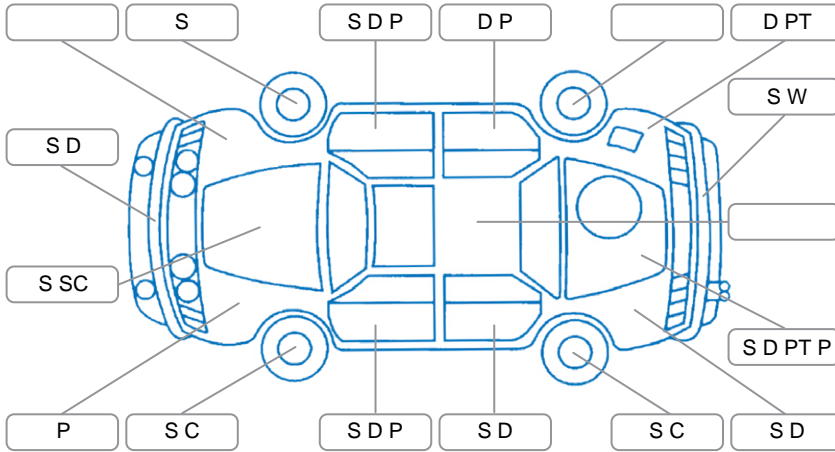

Report ID:	28,145,084	Version:	1
Created:	26 Apr 2026		

Make:	Toyota	Model:	Hiace
Body Style:	Van	Year:	2010
Rego No.:	GCS606	Rego Expiry:	01 Nov 2026
WoF Expiry:	08 Oct 2026	Odometer:	206,307 Kms
Good No.:	28145084	VIN:	JTFHT02P900061603
Next Service:	213837km	Service History:	No

### Key

S = Scratch    R = Rust    C = Crack    \* = Decals    W = Significant scuffs  
 D = Dent    PT = Paint defect    P = Pin dent    SC = Stone Chips

Note: some defects and blemishes may not be displayed in the diagram