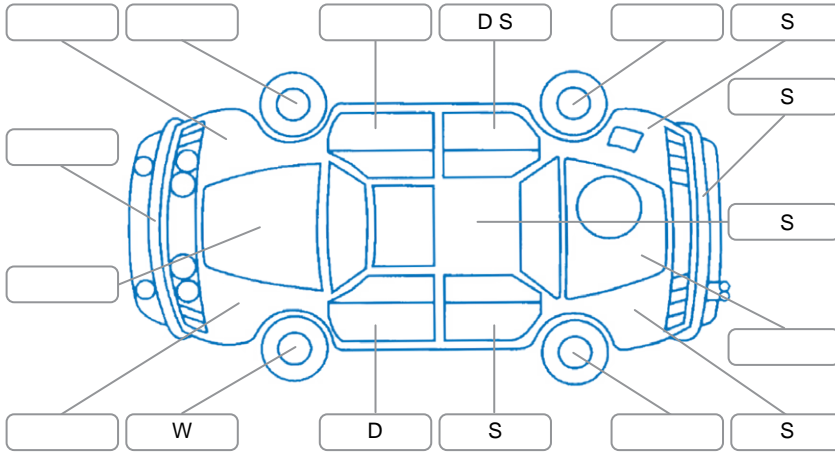

Report ID:	28,145,066	Version:	2
Created:	04 May 2026		

Make:	KIA	Model:	Sportage
Body Style:	SUV	Year:	2021
Rego No.:	NRS685	Rego Expiry:	22 Sep 2026
WoF Expiry:	22 Oct 2026	Odometer:	108,719 Kms
Good No.:	28145066	VIN:	KNAPN81AMM7001679
Next Service:	105,000 kms	Service History:	Yes

Key
 S = Scratch R = Rust C = Crack * = Decals W = Significant scuffs
 D = Dent PT = Paint defect P = Pin dent SC = Stone Chips

Note: some defects and blemishes may not be displayed in the diagram

Body Inspection Comments

Service overdue, B pillar dents,

Conditions During Body Inspection Dry

Under Carriage and Under Bonnet Inspection Comments

Interior Comments

Seats:	Average
Carpets:	Average
Panels:	Good
Dashboard:	Good

General Comments