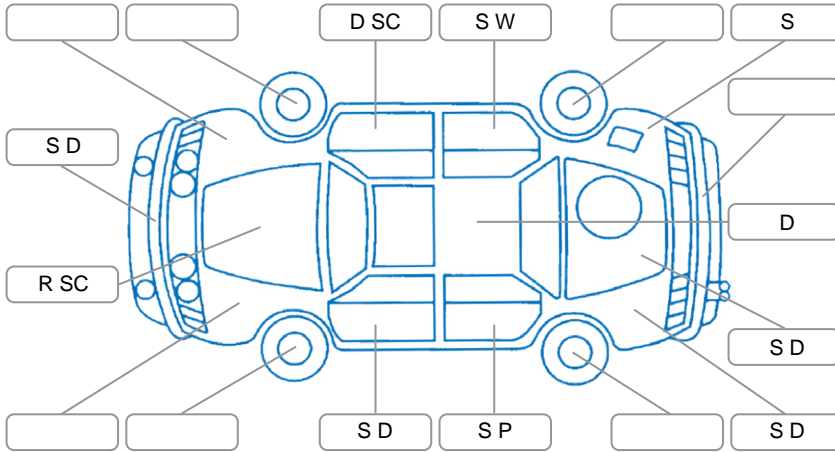

Report ID:	28,144,904	Version:	1
Created:	30 Apr 2026		

Make:	Toyota	Model:	Hiace
Body Style:	Van	Year:	2012
Rego No.:	GMF148	Rego Expiry:	16 Oct 2026
WoF Expiry:	10 Sep 2026	Odometer:	361,943 Kms
Good No.:	28144904	VIN:	JTFHT02P200098881
Next Service:	341000	Service History:	No

**Key**

S = Scratch    R = Rust    C = Crack    \* = Decals    W = Significant scuffs  
 D = Dent    PT = Paint defect    P = Pin dent    SC = Stone Chips

Note: some defects and blemishes may not be displayed in the diagram

**Body Inspection Comments**

L/H B Pillar Dent , Tailgate Handle Cracked hard to open .

Conditions During Body Inspection

Dry

**Under Carriage and Under Bonnet Inspection Comments**

Oil seepage lower engine Area, Surface Rust Lower Front Cross member.