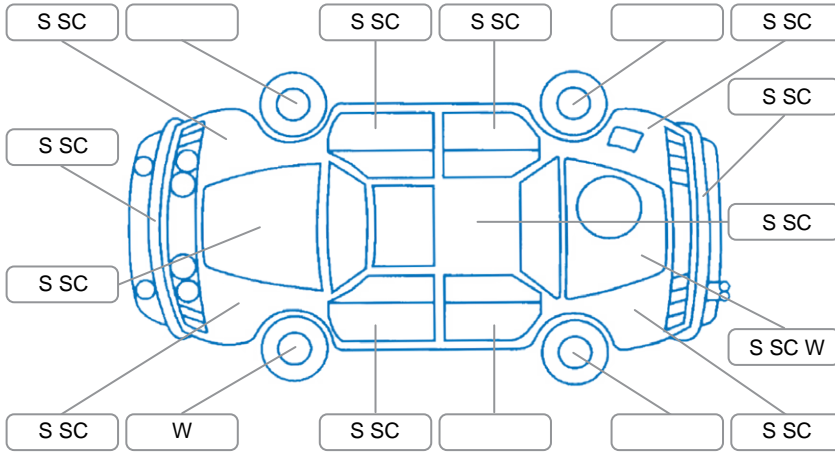

Report ID:	28,144,860	Version:	1
Created:	19 May 2026		

Make:	Mercedes-Benz	Model:	B-Class
Body Style:	Hatchback	Year:	2013
Rego No.:	HGP609	Rego Expiry:	18 Jun 2026
WoF Expiry:	19 May 2027	Odometer:	81,876 Kms
Good No.:	28144860	VIN:	WDD2462432J184179
Next Service:	91900	Service History:	No

Key

S = Scratch R = Rust C = Crack * = Decals W = Significant scuffs
 D = Dent PT = Paint defect P = Pin dent SC = Stone Chips

Note: some defects and blemishes may not be displayed in the diagram

Body Inspection Comments

Minor stonechips on windscreen

Conditions During Body Inspection

Dry

Under Carriage and Under Bonnet Inspection Comments

Front wheel drive

Interior Comments

Seats:	Good
Carpets:	Good
Panels:	Good
Dashboard:	Good