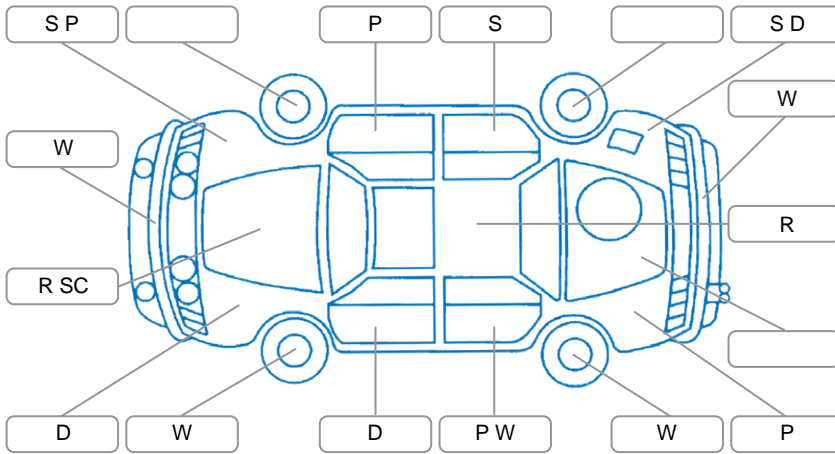

Key

S = Scratch R = Rust C = Crack * = Decals W = Significant scuffs
 D = Dent PT = Paint defect P = Pin dent SC = Stone Chips

Note: some defects and blemishes may not be displayed in the diagram

Body Inspection Comments

Conditions During Body Inspection: Dry

Under Carriage and Under Bonnet Inspection Comments

Interior Comments

Seats:	Good
Carpets:	driver side torn
Panels:	Good
Dashboard:	chrome piece on handbrake release is missing