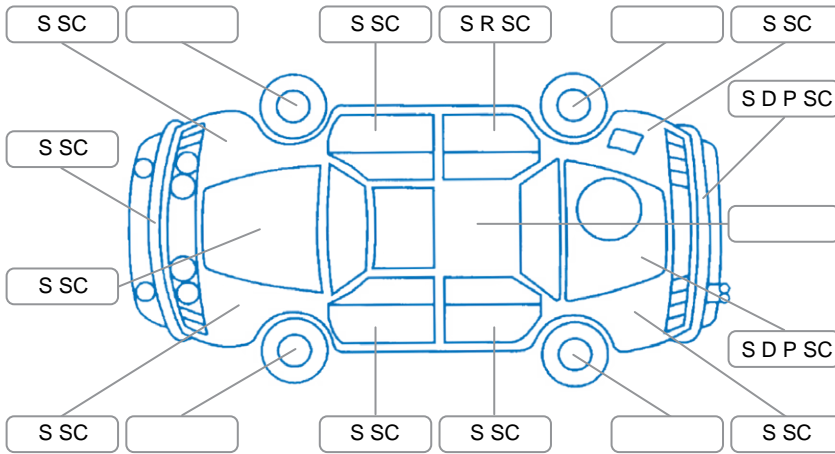

Report ID:	28,144,825	Version:	1
Created:	19 May 2026		

Make:	Nissan	Model:	Navara
Body Style:	Utility	Year:	2015
Rego No.:	HZU328	Rego Expiry:	15 Sep 2026
WoF Expiry:	02 Jun 2027	Odometer:	97,077 Kms
Good No.:	28144825	VIN:	VSKCVND40A0565068
Next Service:	105000	Service History:	No

**Key**

S = Scratch    R = Rust    C = Crack    \* = Decals    W = Significant scuffs  
 D = Dent    PT = Paint defect    P = Pin dent    SC = Stone Chips

Note: some defects and blemishes may not be displayed in the diagram

**Body Inspection Comments**

Minor stonechips on windscreen

Conditions During Body Inspection

Dry

**Under Carriage and Under Bonnet Inspection Comments**

Four wheel drive

**Interior Comments**

Seats:	Good
Carpets:	Good
Panels:	Good
Dashboard:	Good