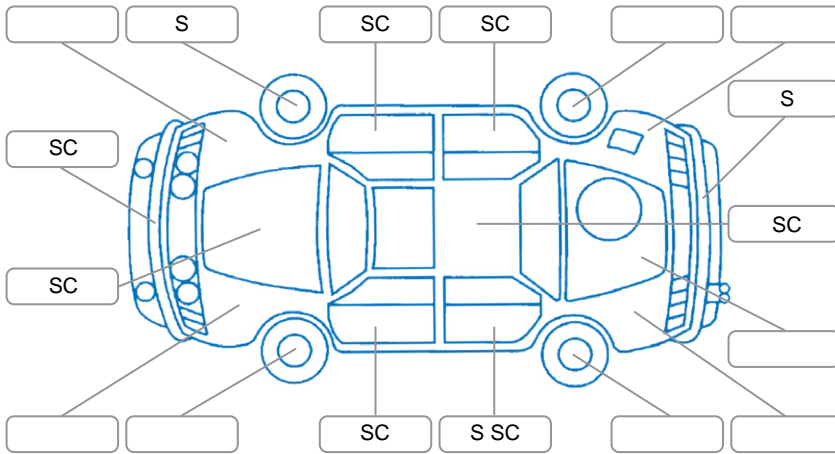

Report ID:	28,144,716	Version:	3
Created:	06 May 2026		

Make:	Hyundai	Model:	Tucson
Body Style:	SUV	Year:	2018
Rego No.:	RQC725	Rego Expiry:	24 Jun 2026
WoF Expiry:	12 Feb 2027	Odometer:	70,261 Kms
Good No.:	28144716	VIN:	TMAJ3813MJJ536554
Next Service:	78,000kms	Service History:	Yes

Key
 S = Scratch R = Rust C = Crack * = Decals W = Significant scuffs
 D = Dent PT = Paint defect P = Pin dent SC = Stone Chips

Note: some defects and blemishes may not be displayed in the diagram

Body Inspection Comments

Chipped windscreen.

Conditions During Body Inspection

Wet

Under Carriage and Under Bonnet Inspection Comments

Interior Comments

Seats:	Good
Carpets:	Average
Panels:	Good
Dashboard:	Good

General Comments

2WD petrol auto SUV.