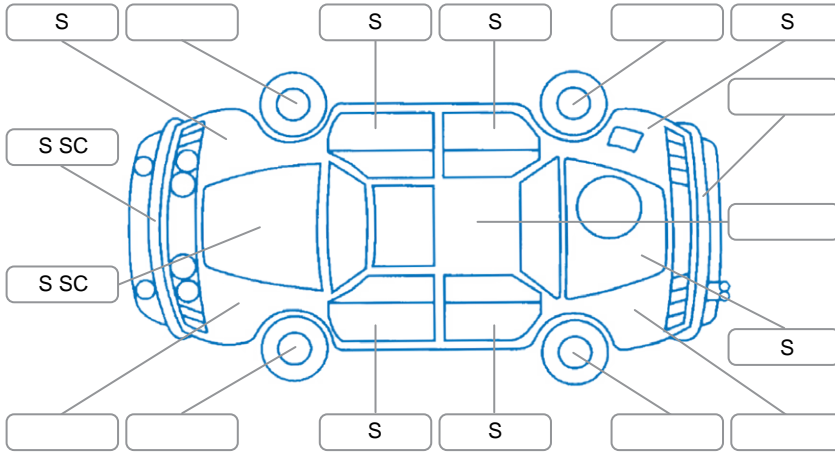

Report ID:	28,144,569	Version:	1
Created:	27 May 2026		

Make:	Toyota	Model:	Aqua
Body Style:	Hatchback	Year:	2012
Rego No.:	QCD829	Rego Expiry:	04 Jun 2026
WoF Expiry:	15 Jul 2026	Odometer:	176,357 Kms
Good No.:	28144569	VIN:	7AT0H65YX23058292
Next Service:	172,000	Service History:	Yes

### Key

S = Scratch    R = Rust    C = Crack    \* = Decals    W = Significant scuffs  
 D = Dent    PT = Paint defect    P = Pin dent    SC = Stone Chips

Note: some defects and blemishes may not be displayed in the diagram

### Under Carriage and Under Bonnet Inspection Comments

Underbody surface rust  
 Both rear control arm bushes worn