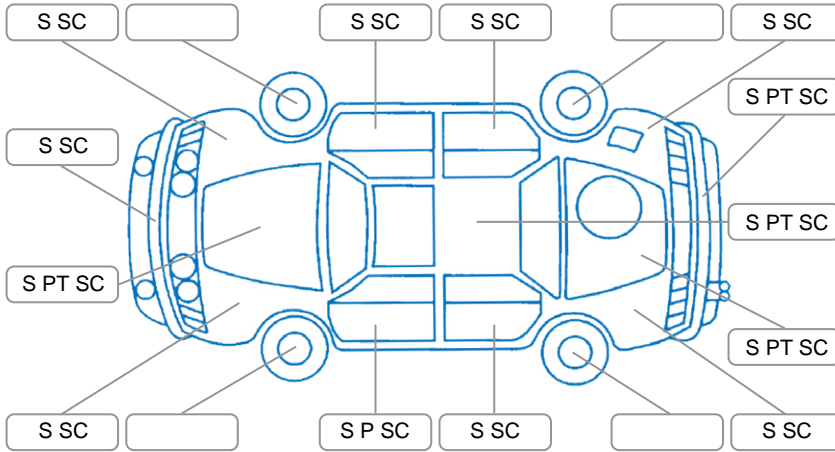

Report ID:	28,144,524	Version:	1
Created:	30 Apr 2026		

Make:	Toyota	Model:	Landcruiser Prado
Body Style:	SUV	Year:	2007
Rego No.:	HAQ650	Rego Expiry:	16 Aug 2026
WoF Expiry:	23 Jul 2026	Odometer:	292,897 Kms
Good No.:	28144524	VIN:	JTEBU25J005101306
Next Service:	300000	Service History:	No

**Key**

S = Scratch    R = Rust    C = Crack    \* = Decals    W = Significant scuffs  
 D = Dent    PT = Paint defect    P = Pin dent    SC = Stone Chips

Note: some defects and blemishes may not be displayed in the diagram

**Body Inspection Comments**

Minor stonechips on windscreen

Conditions During Body Inspection	Dry
-----------------------------------	-----

**Under Carriage and Under Bonnet Inspection Comments**

Four wheel drive