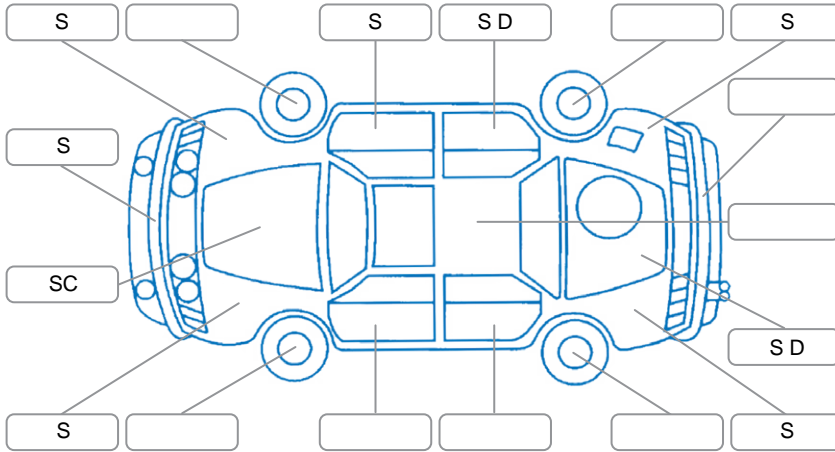

Report ID:	28,144,451	Version:	2
Created:	25 May 2026		

Make:	Ford	Model:	Ranger
Body Style:	Utility	Year:	2022
Rego No.:	PBZ326	Rego Expiry:	27 Aug 2026
WoF Expiry:	18 Mar 2027	Odometer:	131,995 Kms
Good No.:	28144451	VIN:	MPBUMFF60MX377168
Next Service:	140000	Service History:	Yes

Key

S = Scratch R = Rust C = Crack * = Decals W = Significant scuffs
 D = Dent PT = Paint defect P = Pin dent SC = Stone Chips

Note: some defects and blemishes may not be displayed in the diagram

Body Inspection Comments

Windscreen crack outside cva.

Conditions During Body Inspection

Wet

Under Carriage and Under Bonnet Inspection Comments

Interior Comments

Seats:	Good
Carpets:	driver side carpet torn,
Panels:	Good
Dashboard:	Good