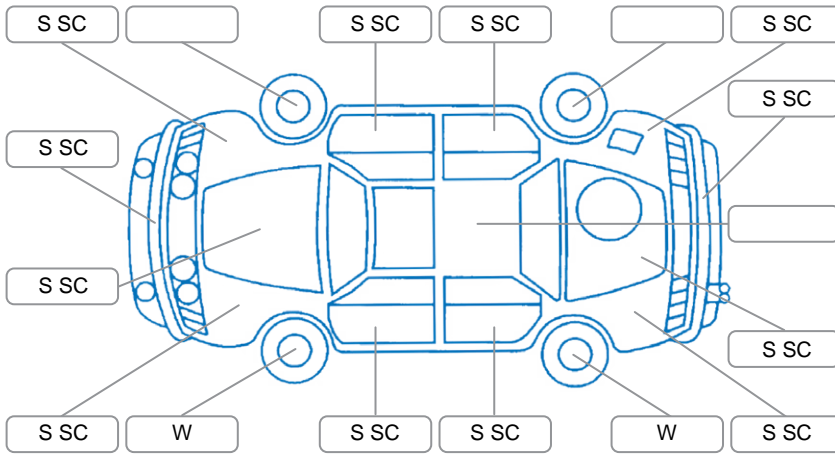

Report ID:	28,144,422	Version:	1
Created:	28 Apr 2026		

Make:	Mazda	Model:	MPV
Body Style:	Wagon	Year:	2007
Rego No.:	MBG665	Rego Expiry:	17 Jun 2026
WoF Expiry:	31 Jul 2026	Odometer:	112,094 Kms
Good No.:	28144422	VIN:	7AT0C11EX19167986
Next Service:	93000	Service History:	No

Key

S = Scratch R = Rust C = Crack * = Decals W = Significant scuffs
 D = Dent PT = Paint defect P = Pin dent SC = Stone Chips

Note: some defects and blemishes may not be displayed in the diagram

Body Inspection Comments

Front bumper impact damage/

Conditions During Body Inspection

Dry

Under Carriage and Under Bonnet Inspection Comments

2wd/major engine oil leak/

Interior Comments

Seats:	Average
Carpets:	Average
Panels:	Average
Dashboard:	Average