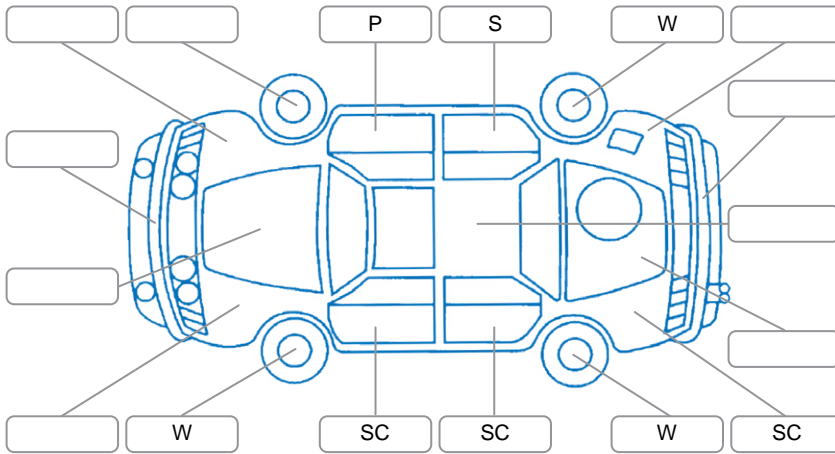

Report ID:	28,144,405	Version:	1
Created:	28 May 2026		

Make:	Skoda	Model:	Fabia
Body Style:	Hatchback	Year:	2017
Rego No.:	KUY727	Rego Expiry:	31 Aug 2026
WoF Expiry:	10 Jun 2027	Odometer:	78,954 Kms
Good No.:	28144405	VIN:	TMBFN6NJ9HZ198620
Next Service:	88,285 km	Service History:	No

Key
 S = Scratch R = Rust C = Crack * = Decals W = Significant scuffs
 D = Dent PT = Paint defect P = Pin dent SC = Stone Chips

Note: some defects and blemishes may not be displayed in the diagram

Body Inspection Comments

Conditions During Body Inspection: Dry

Under Carriage and Under Bonnet Inspection Comments

Front wheel drive.

Interior Comments

Seats:	Average
Carpets:	Average
Panels:	Average
Dashboard:	Average

General Comments