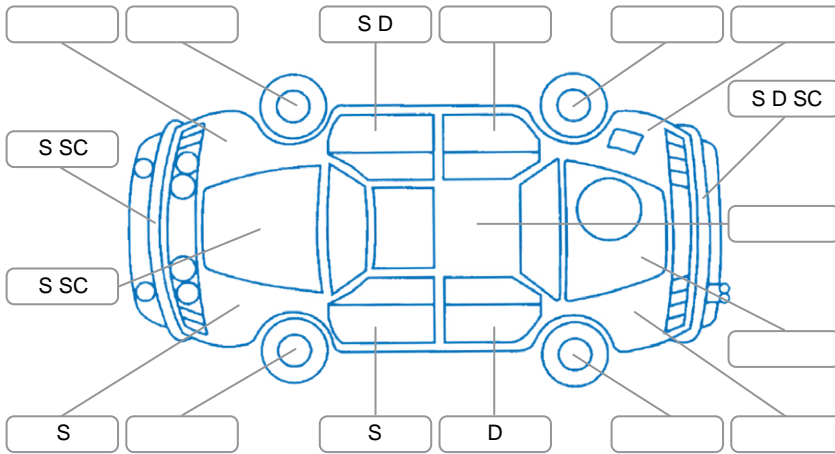

Report ID:	28,144,342	Version:	2
Created:	04 May 2026		

Make:	Ssangyong	Model:	Actyon Sport
Body Style:	Utility	Year:	2017
Rego No.:	KNB849	Rego Expiry:	05 Jan 2027
WoF Expiry:	15 May 2027	Odometer:	74,225 Kms
Good No.:	28144342	VIN:	KPADA1ETSGP272975
Next Service:	85,000	Service History:	Yes

**Key**  
 S = Scratch    R = Rust    C = Crack    \* = Decals    W = Significant scuffs  
 D = Dent    PT = Paint defect    P = Pin dent    SC = Stone Chips

Note: some defects and blemishes may not be displayed in the diagram