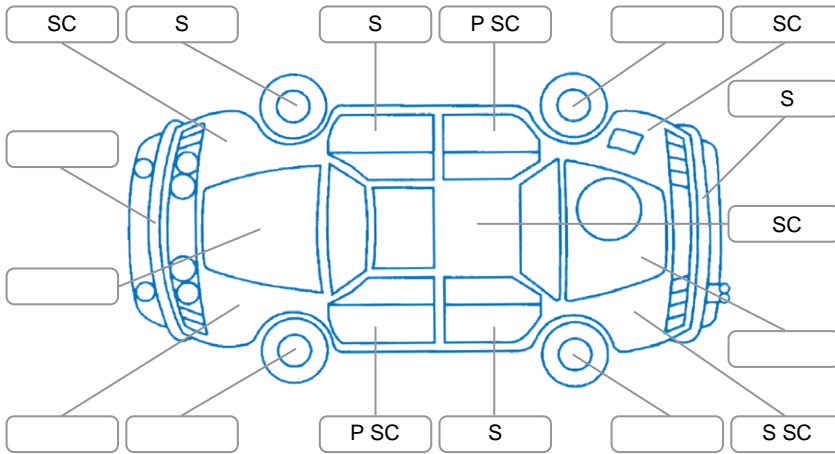

Key
 S = Scratch R = Rust C = Crack * = Decals W = Significant scuffs
 D = Dent PT = Paint defect P = Pin dent SC = Stone Chips

Note: some defects and blemishes may not be displayed in the diagram

Body Inspection Comments

General Comments

One key remote missing chrome end.

Road Conditions During Test Drive	Dry		
Engine Timing Mechanism	Timing Chain		
Evidence of Cam Belt Replacement	<input type="checkbox"/> Yes	<input type="checkbox"/> No	Kms
Inspected by:	Troy Smith		
Published by:	Shanna Bullion		
Inspection Date:	29 Apr 2026		