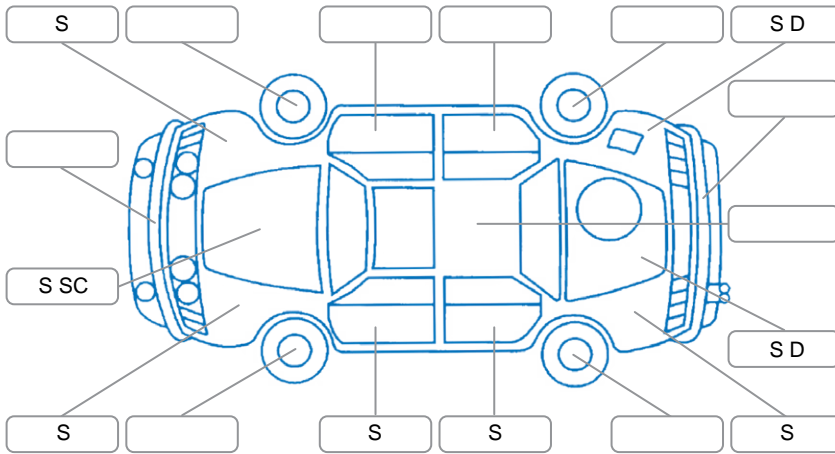

Report ID:	28,144,240	Version:	1
Created:	28 Apr 2026		

Make:	LDV	Model:	Deliver 9
Body Style:	Van	Year:	2021
Rego No.:	NQN230	Rego Expiry:	26 Jan 2027
WoF Expiry:	20 Aug 2026	Odometer:	127,307 Kms
Good No.:	28144240	VIN:	LSH14J7C9MA069770
Next Service:	132,000	Service History:	Yes

Key

S = Scratch R = Rust C = Crack * = Decals W = Significant scuffs
 D = Dent PT = Paint defect P = Pin dent SC = Stone Chips

Note: some defects and blemishes may not be displayed in the diagram

Body Inspection Comments