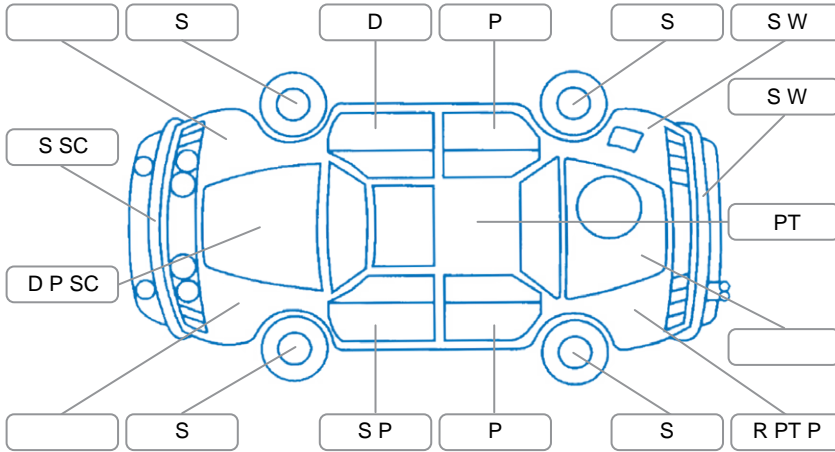

Report ID:	28,144,238	Version:	3
Created:	04 May 2026		

Make:	Skoda	Model:	Octavia
Body Style:	Wagon	Year:	2010
Rego No.:	FPP294	Rego Expiry:	28 Jul 2026
WoF Expiry:	25 Dec 2026	Odometer:	197,720 Kms
Good No.:	28144238	VIN:	TMBUH61Z4B2020995
Next Service:	204,563 Kms	Service History:	Yes

Key

S = Scratch R = Rust C = Crack * = Decals W = Significant scuffs
 D = Dent PT = Paint defect P = Pin dent SC = Stone Chips

Note: some defects and blemishes may not be displayed in the diagram

Body Inspection Comments

Conditions During Body Inspection

Dry

Under Carriage and Under Bonnet Inspection Comments

Interior Comments

Seats:	Average. Drivers seat rear trim worn.
Carpets:	Good
Panels:	Good
Dashboard:	Good

General Comments