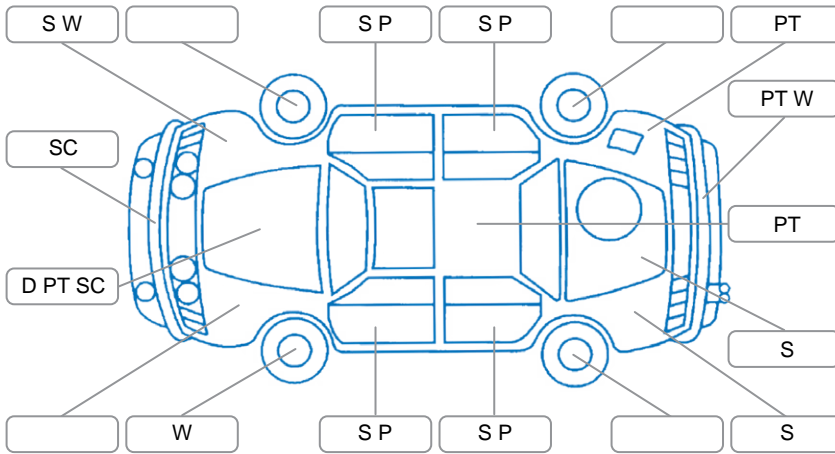

Report ID:	28,144,123	Version:	1
Created:	29 Apr 2026		

Make:	Suzuki	Model:	Swift
Body Style:	Hatchback	Year:	2009
Rego No.:	QKC671	Rego Expiry:	26 Sep 2026
WoF Expiry:	30 Mar 2027	Odometer:	117,190 Kms
Good No.:	28144123	VIN:	7AT0GK0CX15471177
Next Service:	30/3/27 or 132000km	Service History:	No

Key

S = Scratch R = Rust C = Crack * = Decals W = Significant scuffs
 D = Dent PT = Paint defect P = Pin dent SC = Stone Chips

Note: some defects and blemishes may not be displayed in the diagram

Body Inspection Comments

Clear coat/paint deteriorating on bonnet, roof, RH rear fender and rear bumper.
 RH rear bumper loose.
 LH front bumper loose.

Conditions During Body Inspection Dry

Under Carriage and Under Bonnet Inspection Comments