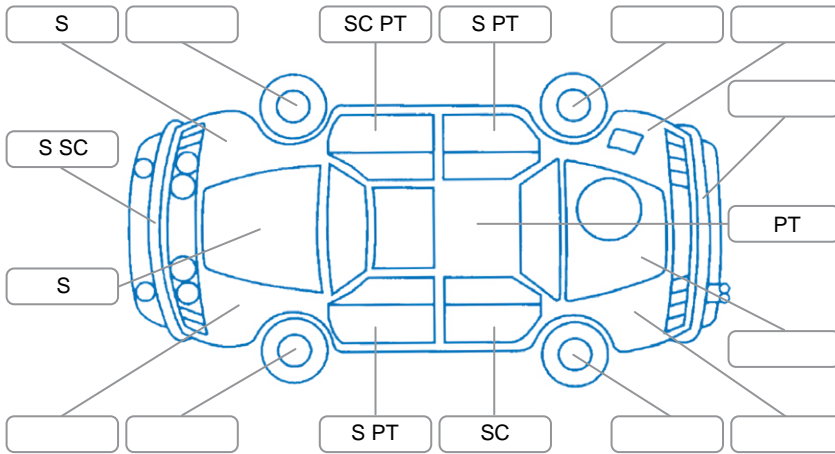

Report ID:	28,144,031	Version:	4
Created:	04 May 2026		

Make:	Honda	Model:	FIT
Body Style:	Hatchback	Year:	2008
Rego No.:	MQQ210	Rego Expiry:	31 Jul 2026
WoF Expiry:	28 Jan 2027	Odometer:	122,217 Kms
Good No.:	28144031	VIN:	7AT08G2YX19022793
Next Service:	132,276kms	Service History:	No

Key
 S = Scratch R = Rust C = Crack * = Decals W = Significant scuffs
 D = Dent PT = Paint defect P = Pin dent SC = Stone Chips

Note: some defects and blemishes may not be displayed in the diagram

Body Inspection Comments

Conditions During Body Inspection: Wet

Under Carriage and Under Bonnet Inspection Comments

Interior Comments

Seats:	Good
Carpets:	Good
Panels:	Good
Dashboard:	Good

General Comments

Road Conditions During Test Drive	Wet	
Engine Timing Mechanism	Timing Chain	
Evidence of Cam Belt Replacement	<input type="checkbox"/> Yes <input type="checkbox"/> No	Kms
Inspected by:	Dean Sinclair	
Published by:	Leon Sun	
Inspection Date:	28 Apr 2026	