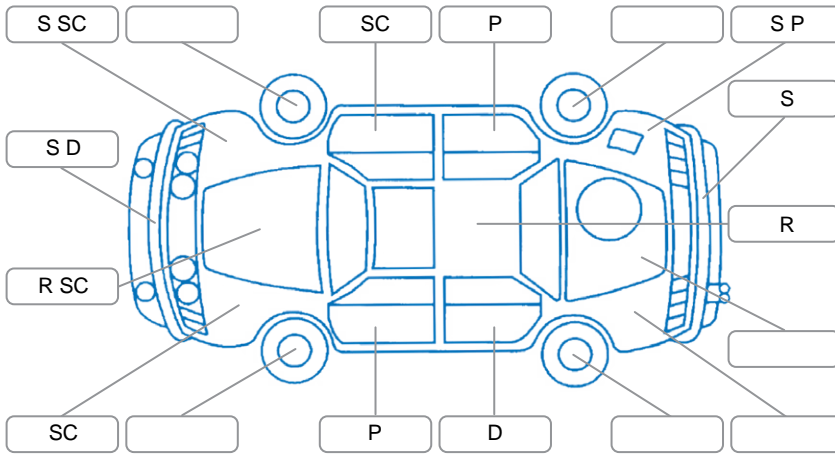

Key

S = Scratch R = Rust C = Crack * = Decals W = Significant scuffs
 D = Dent PT = Paint defect P = Pin dent SC = Stone Chips

Note: some defects and blemishes may not be displayed in the diagram

Body Inspection Comments

Driver door check strap clicking

Conditions During Body Inspection

Dry

Under Carriage and Under Bonnet Inspection Comments

Underbody chassis surface rust
 Subframe rusty

Interior Comments

Seats:	Good
Carpets:	Good
Panels:	Good
Dashboard:	Good