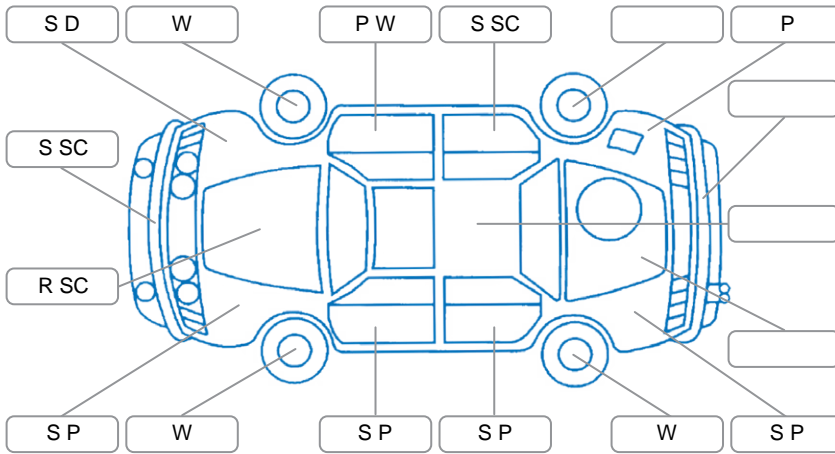

Report ID:	28,143,934	Version:	1
Created:	29 Apr 2026		

Make:	Suzuki	Model:	Swift
Body Style:	Hatchback	Year:	2019
Rego No.:	MKK111	Rego Expiry:	22 Jun 2026
WoF Expiry:	12 Sep 2026	Odometer:	42,423 Kms
Good No.:	28143934	VIN:	JSAAZC83S00308851
Next Service:	53000	Service History:	Yes

**Key**  
 S = Scratch    R = Rust    C = Crack    \* = Decals    W = Significant scuffs  
 D = Dent    PT = Paint defect    P = Pin dent    SC = Stone Chips

Note: some defects and blemishes may not be displayed in the diagram