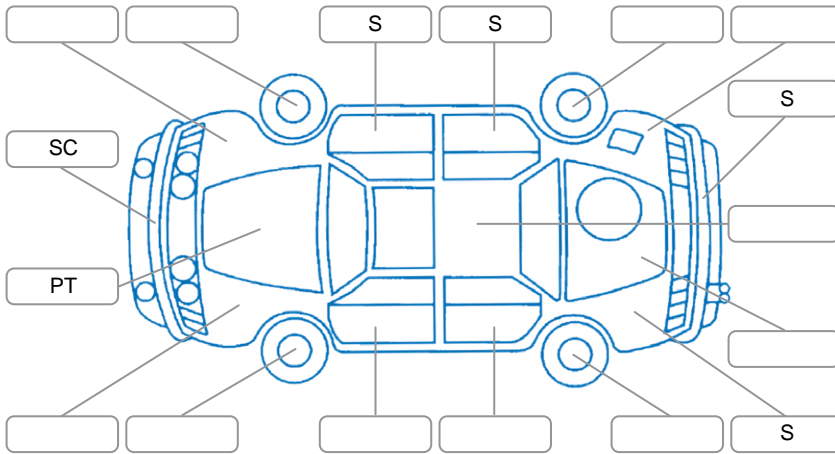

Report ID:	28,143,910	Version:	1
Created:	26 Apr 2026		

Make:	Subaru	Model:	Impreza
Body Style:	Sedan	Year:	2012
Rego No.:	QYU40	Rego Expiry:	25 Apr 2026
WoF Expiry:	20 Mar 2027	Odometer:	108,364 Kms
Good No.:	28143910	VIN:	7AT0GF09X23004625
Next Service:	116787	Service History:	No

Key
 S = Scratch R = Rust C = Crack * = Decals W = Significant scuffs
 D = Dent PT = Paint defect P = Pin dent SC = Stone Chips

Note: some defects and blemishes may not be displayed in the diagram

Body Inspection Comments