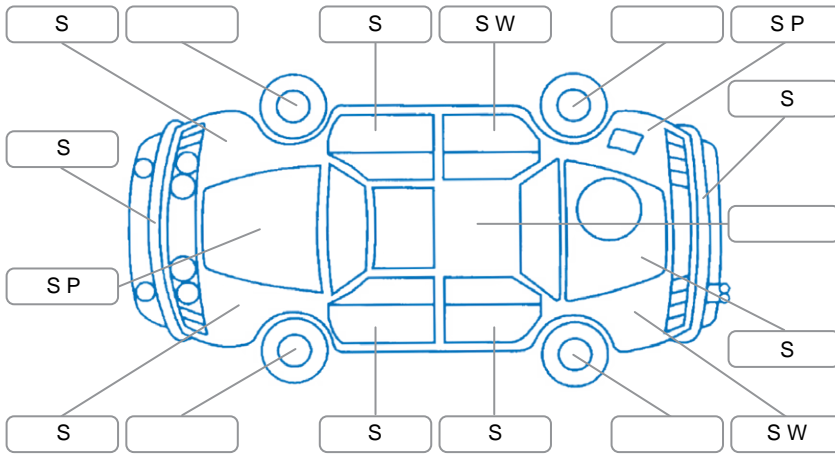

Report ID:	28,143,854	Version:	4
Created:	11 May 2026		

Make:	Ford	Model:	Mondeo
Body Style:	Wagon	Year:	2015
Rego No.:	JAB177	Rego Expiry:	17 Apr 2026
WoF Expiry:	22 May 2027	Odometer:	95,053 Kms
Good No.:	28143854	VIN:	WF0GXXGBBGEJ59993
Next Service:	105000	Service History:	No

Key
 S = Scratch R = Rust C = Crack * = Decals W = Significant scuffs
 D = Dent PT = Paint defect P = Pin dent SC = Stone Chips

Note: some defects and blemishes may not be displayed in the diagram

Body Inspection Comments

Average

Conditions During Body Inspection Dry

Under Carriage and Under Bonnet Inspection Comments

Interior Comments

Seats:	Average
Carpets:	Average
Panels:	Average
Dashboard:	Average

General Comments

Good

Road Conditions During Test Drive	Dry		
Engine Timing Mechanism	Timing Chain		
Evidence of Cam Belt Replacement	<input type="checkbox"/> Yes	<input type="checkbox"/> No	Kms
Inspected by:	AI Osmena		
Published by:	Terence Wickham		
Inspection Date:	30 Apr 2026		