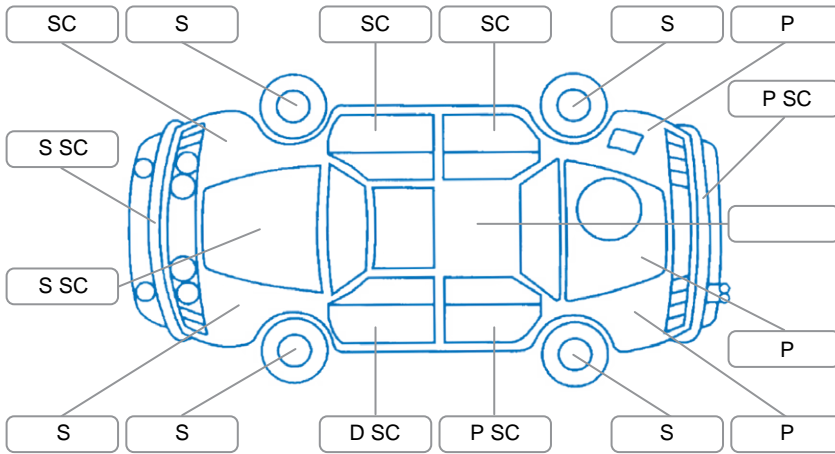

Report ID:	28,143,798	Version:	2
Created:	06 May 2026		

Make:	Volkswagen	Model:	Golf
Body Style:	Hatchback	Year:	2010
Rego No.:	MBE696	Rego Expiry:	20 Sep 2026
WoF Expiry:	14 May 2027	Odometer:	103,213 Kms
Good No.:	28143798	VIN:	WVWZZZ1KZAW274203
Next Service:	111,500 Kms	Service History:	No

**Key**  
 S = Scratch    R = Rust    C = Crack    \* = Decals    W = Significant scuffs  
 D = Dent    PT = Paint defect    P = Pin dent    SC = Stone Chips

Note: some defects and blemishes may not be displayed in the diagram