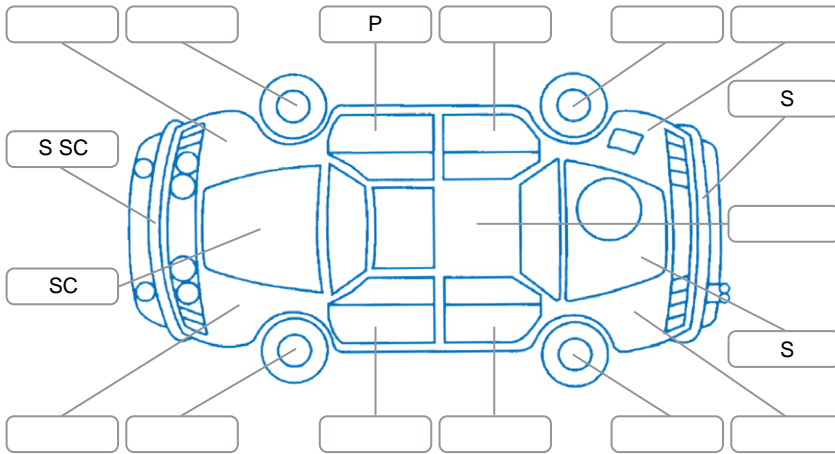

Report ID:	28,143,780	Version:	2
Created:	07 May 2026		

Make:	Mitsubishi	Model:	Pajero Sport
Body Style:	SUV	Year:	2016
Rego No.:	JQG8	Rego Expiry:	21 Mar 2027
WoF Expiry:	21 May 2027	Odometer:	267,134 Kms
Good No.:	28143780	VIN:	MMAGUKS10GH001154
Next Service:	277000	Service History:	No

Key

S = Scratch R = Rust C = Crack * = Decals W = Significant scuffs
 D = Dent PT = Paint defect P = Pin dent SC = Stone Chips

Note: some defects and blemishes may not be displayed in the diagram

Body Inspection Comments

Stone chip in windscreen

Conditions During Body Inspection

Dry

Under Carriage and Under Bonnet Inspection Comments

Interior Comments

Seats:	Average
Carpets:	Good
Panels:	Good
Dashboard:	Good

General Comments

Road Conditions During Test Drive

Dry

Engine Timing Mechanism

Timing Chain

Evidence of Cam Belt Replacement

Yes No

Kms

Inspected by: Kris Milne