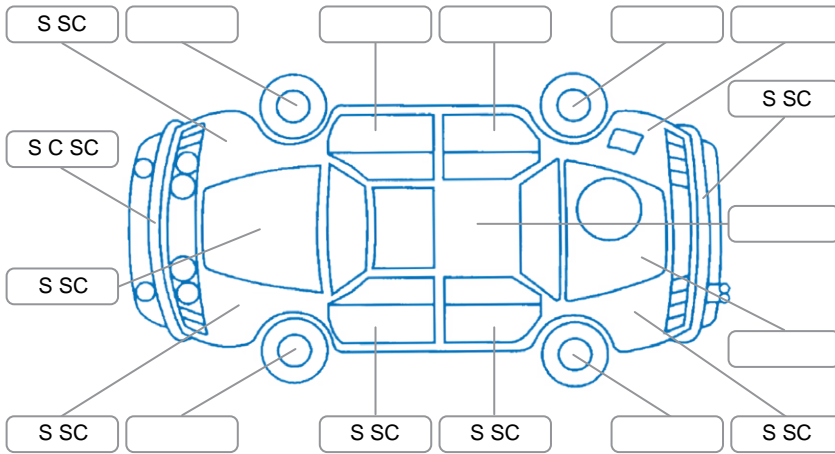

Report ID:	28,143,746	Version:	1
Created:	30 Apr 2026		

Make:	BMW	Model:	116i
Body Style:	Hatchback	Year:	2011
Rego No.:	NJG129	Rego Expiry:	25 Aug 2026
WoF Expiry:	28 Jan 2027	Odometer:	127,230 Kms
Good No.:	28143746	VIN:	WBAUE32030E647784
Next Service:	137000	Service History:	Yes

Key

S = Scratch R = Rust C = Crack * = Decals W = Significant scuffs
 D = Dent PT = Paint defect P = Pin dent SC = Stone Chips

Note: some defects and blemishes may not be displayed in the diagram

Body Inspection Comments

Front bumper poor fit

Conditions During Body Inspection

Dry

Under Carriage and Under Bonnet Inspection Comments

Interior Comments

Seats: marks, drivers vinyl coming apart

Carpets: Average

Panels: scratches fabric come off